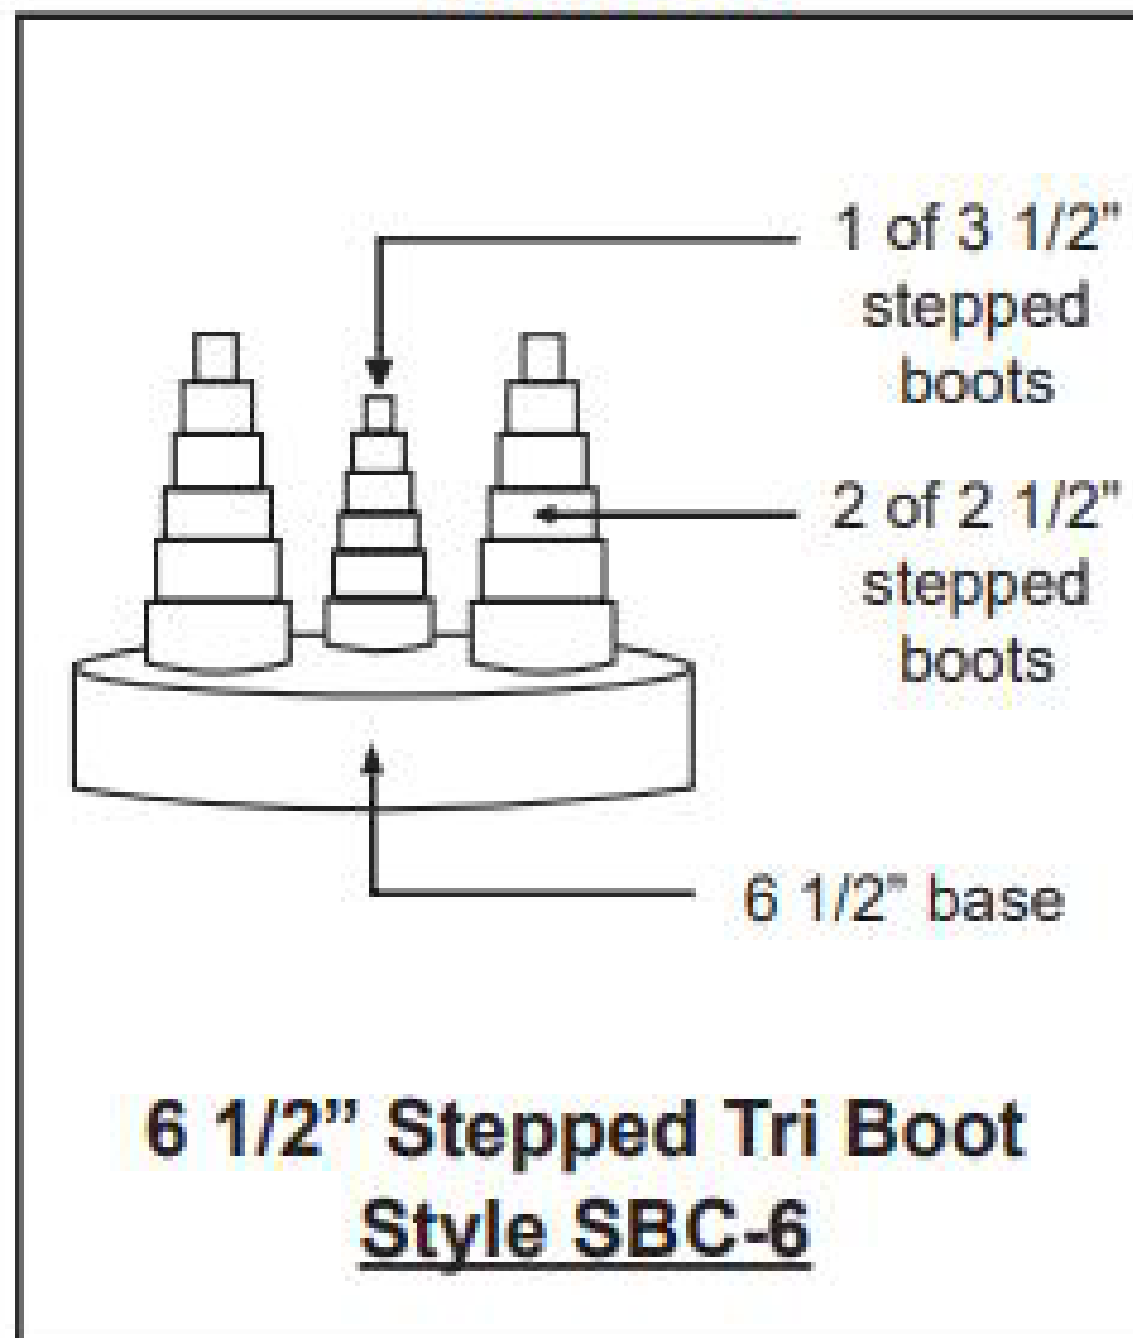

BOOTS

Tri Boot