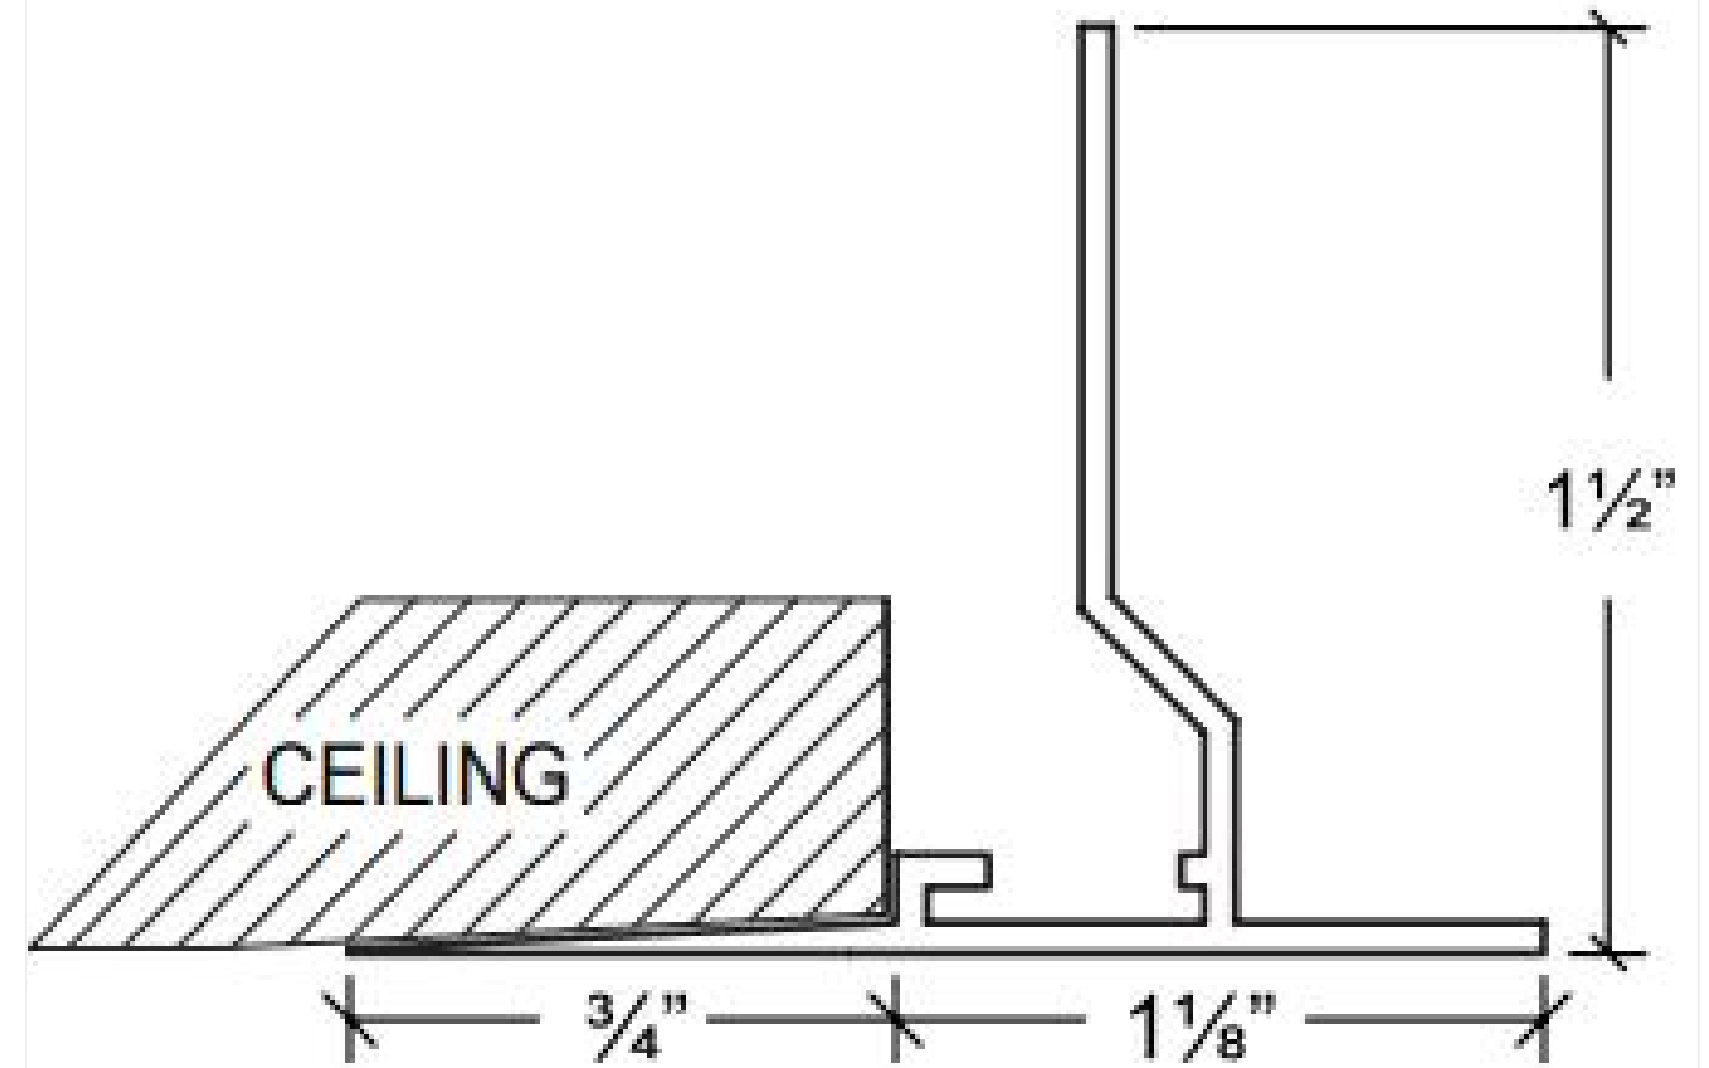

Conceal Mount Frame

Model: CMPF

Standard Product Features

- ✓ Light weight aluminum extrusion with mitre
- ✓ Corner reinforcement and solid corner key
- ✓ Mill finish

Optional Product Features

- ✓ Custom Frame sizes available