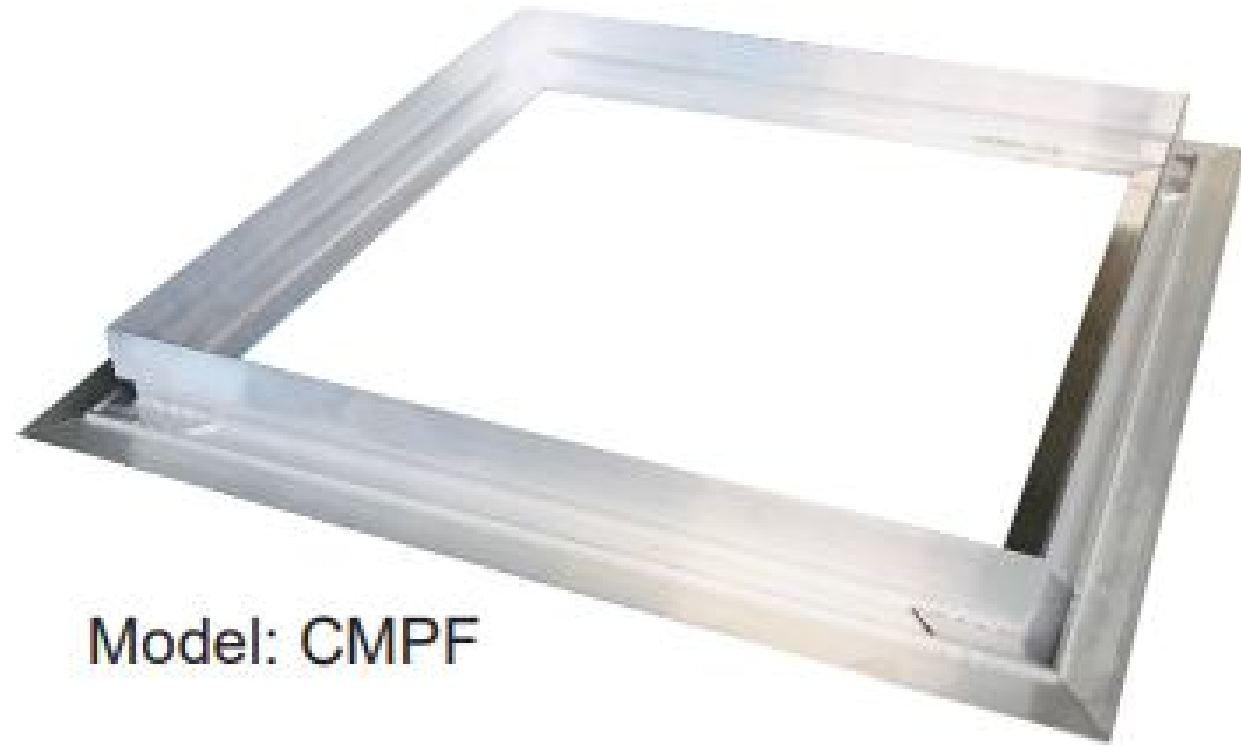

Conceal Mount Frame

Model: CMPF

Standard Product Features

- ✓ Light weight aluminum extrusion with mitre
- ✓ Corner reinforcement and solid corner key
- ✓ Mill finish

Optional Product Features

- ✓ Custom Frame sizes available