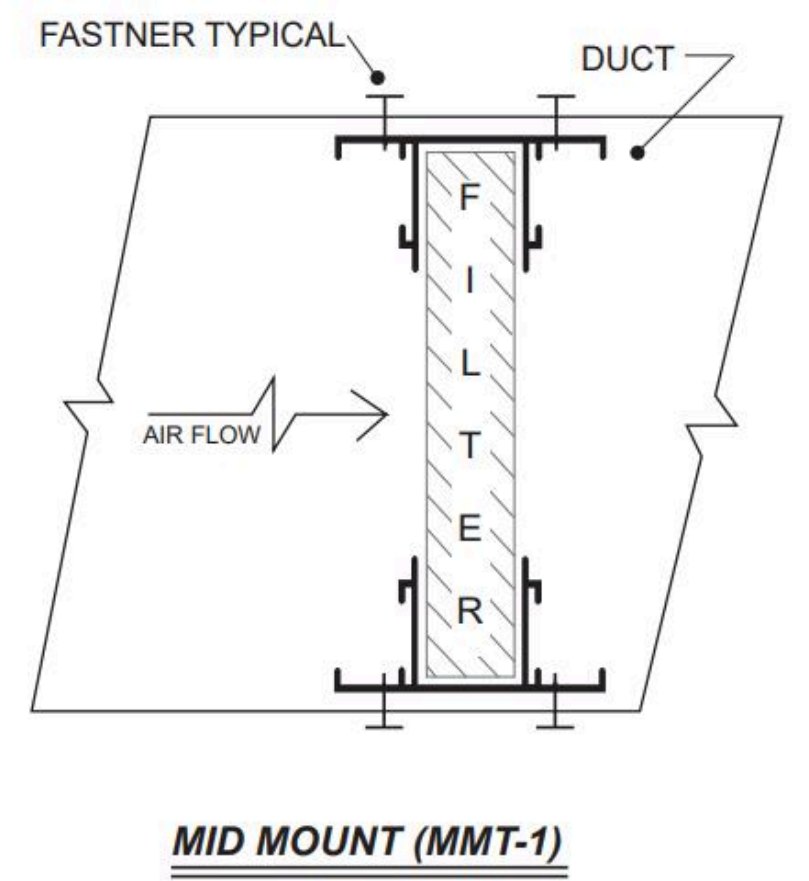

Air Filter Track

Standard Product Features

- ✓ 1" or 2" Filter Rails
- ✓ Factory Assembled
- ✓ Anodized Aluminum

Materials

- ✓ .063 Extruded Aluminum
- ✓ Mill Finish 6063-T6