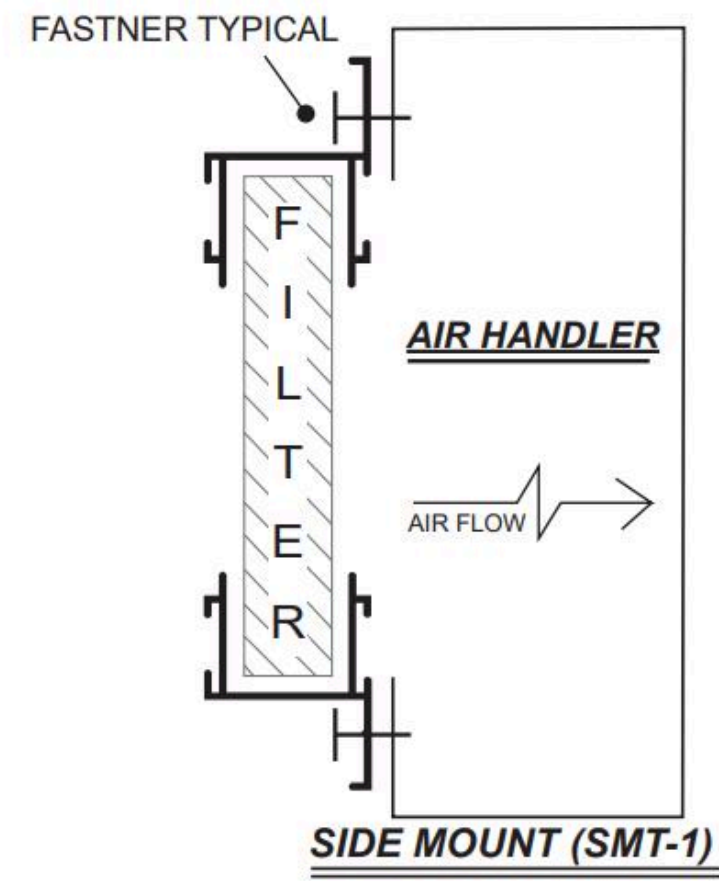

Air Filter Track

Standard Product Features

- ✓ 1" or 2" Filter Rails
- ✓ Factory Assembled
- ✓ Anodized Aluminum

Materials

- ✓ .063 Extruded Aluminum
- ✓ Mill Finish 6063-T6